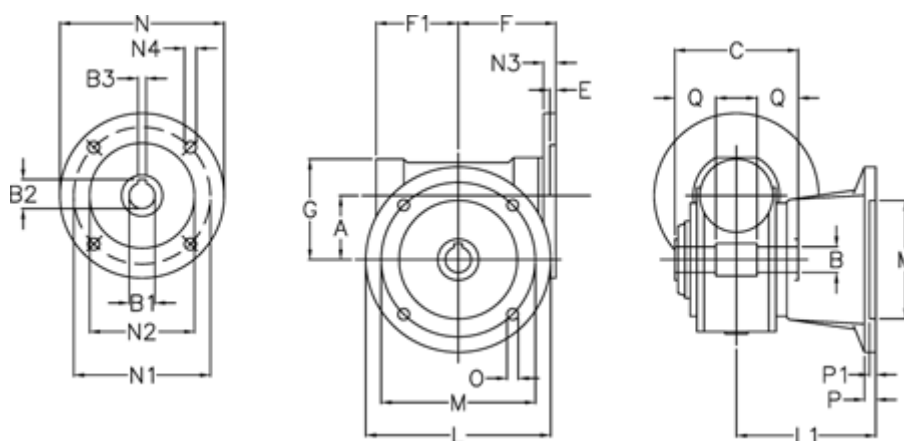

# Data Sheet

Article number: 390204903662310  
Description: Worm gear  
VF 49-FA2-36-63B14

## Measures

A = 49.5	F1 = 63	N2 = 60
B = 25 H7	G = 80	N3 = 7
B1 E7 = 11	L = 125	N4 = 6
B2 = 12.8	L1 = 115	O = 10.5
B3 H9 = 4	M = 90	P = 12
C = 82	M1 = 70	P1 = 10
E = 3	N = 90	Q = 22.5
F = 70	N1 = 75	